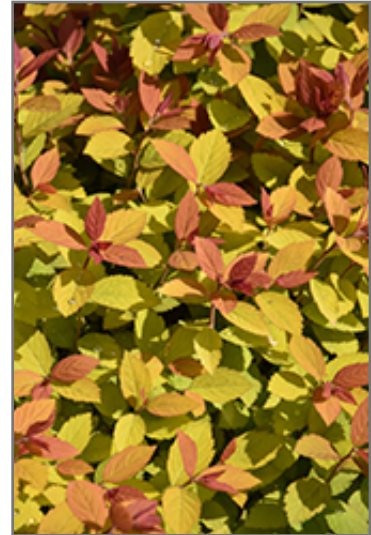

Double Play Big Bang® Spirea
Spiraea 'Tracy'

Height: 3 feet

Spread: 3 feet

Sunlight: ○

Hardiness Zone: 4

Group/Class: Double Play Series

Description:

This variety features orange-red emerging foliage that transitions to deep yellow; clusters of pink and hot pink blooms in spring and summer; a fantastic garden focal point for the spring and summer

Ornamental Features

Double Play Big Bang Spirea features showy clusters of shell pink flowers with hot pink eyes at the ends of the branches from mid spring to mid summer. It has yellow deciduous foliage which emerges red in spring. The serrated pointy leaves turn an outstanding brick red in the fall.

Landscape Attributes

Double Play Big Bang Spirea is a multi-stemmed deciduous shrub with a more or less rounded form. Its relatively fine texture sets it apart from other landscape plants with less refined foliage.

This shrub will require occasional maintenance and upkeep, and is best pruned in late winter once the threat of extreme cold has passed. It is a good choice for attracting butterflies to your yard, but is not particularly attractive to deer who tend to leave it alone in favor of tastier treats. It has no significant negative characteristics.

Double Play Big Bang Spirea is recommended for the following landscape applications;

Double Play Big Bang Spirea foliage
Photo courtesy of NetPS Plant Finder