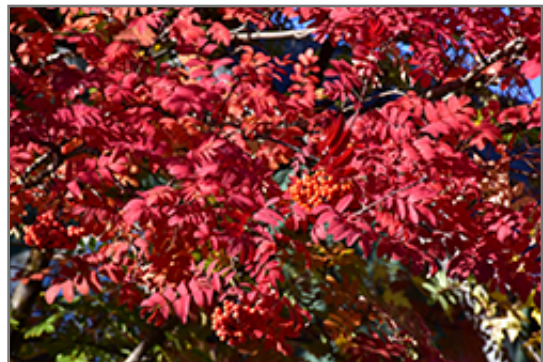

Showy Mountain Ash in fall
Photo courtesy of NetPS Plant Finder